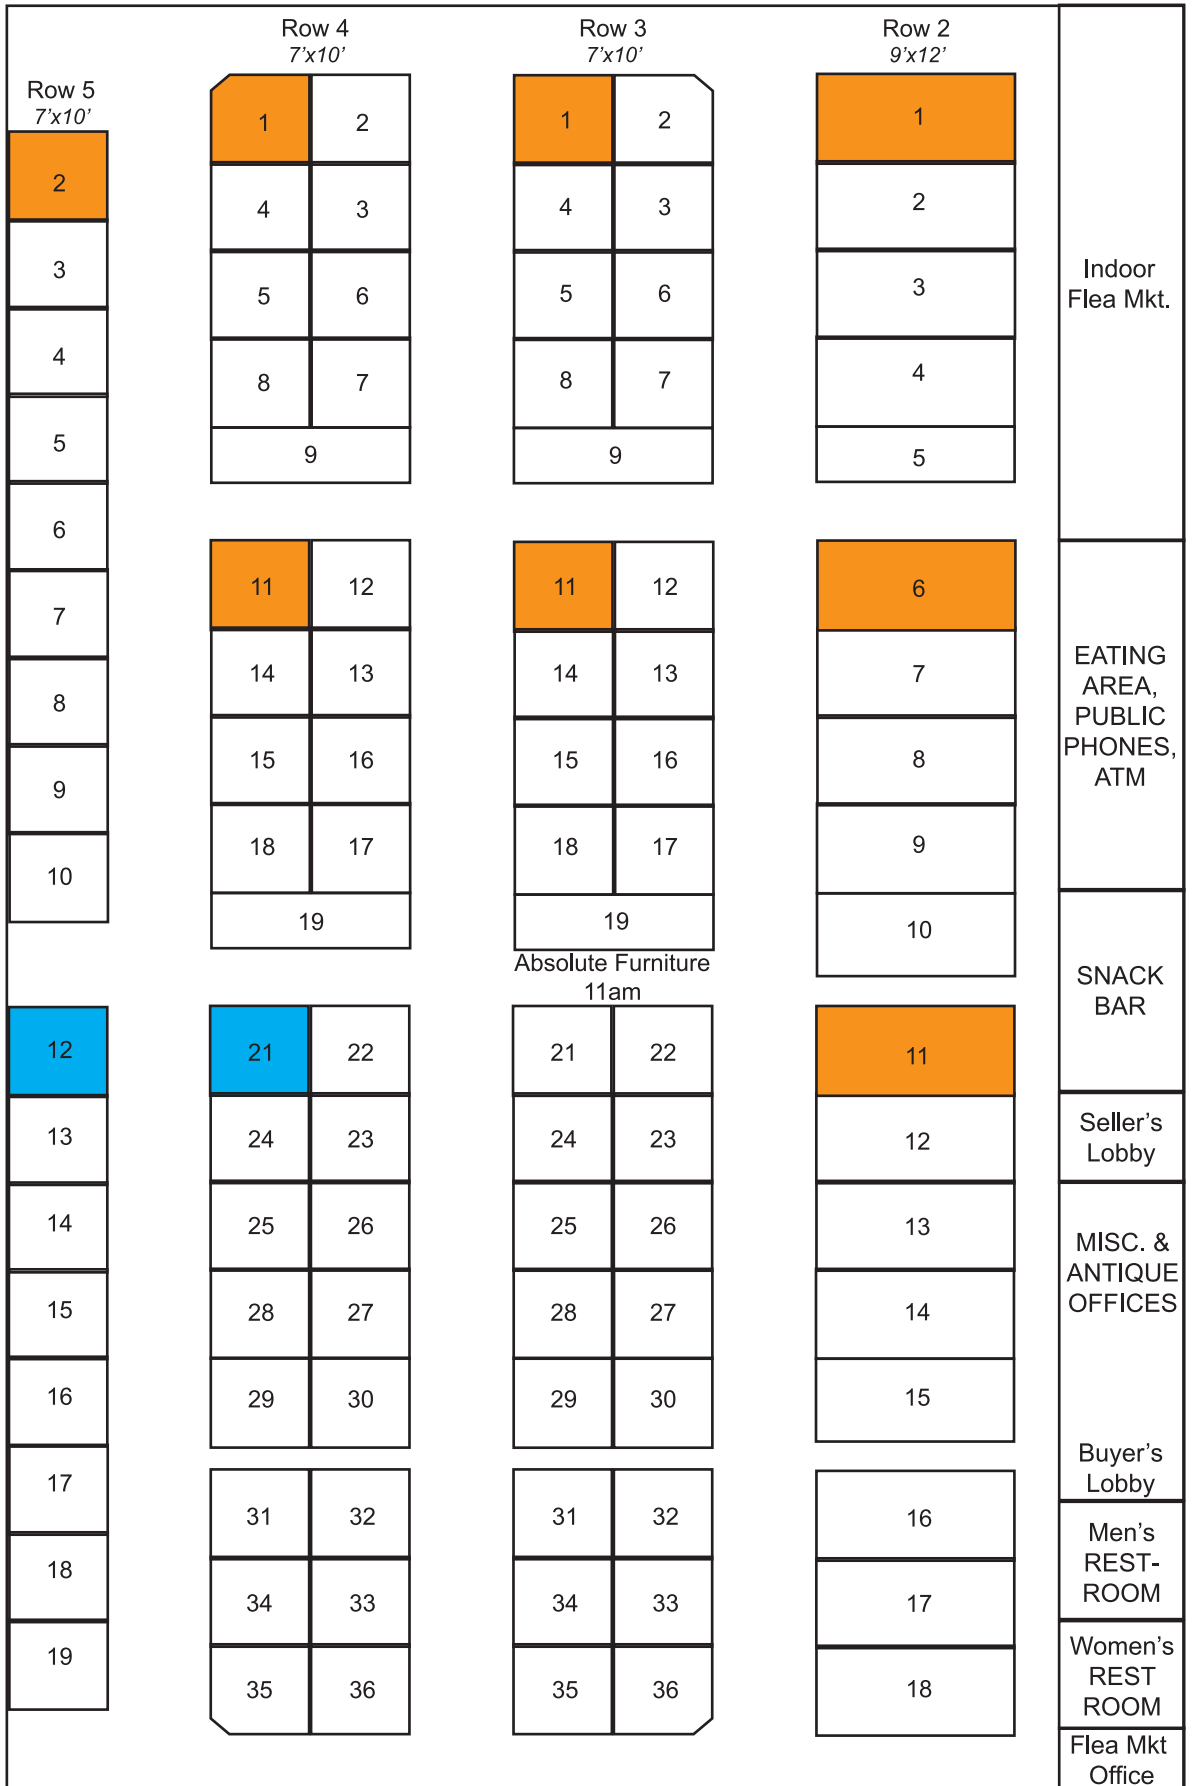

EAST

9:00am START POSITIONS	
SEASONAL START POSITIONS	

Indoor Flea Mkt.

WEST